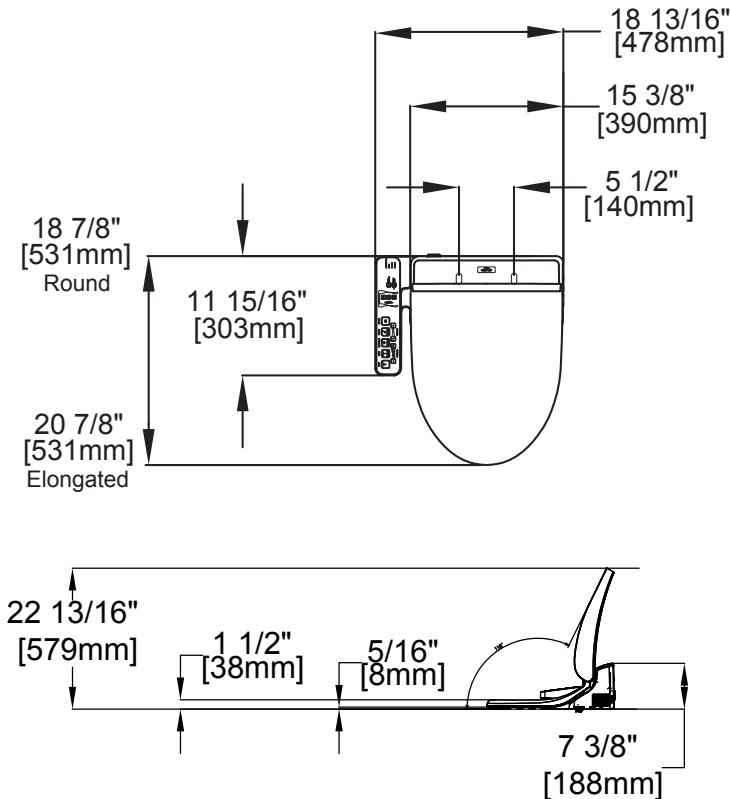

SW2033 & SW2034

WASHLET® C100

SPECIFICATIONS

- **Power Rating:** AC 120V-60Hz, 406W
- **Power Cord:** Maximum length: 3.94 ft/120 cm, 3 prong grounded plug
- **Water Feature:** Adjustable Water Flow Rate:
Front washing - 9.8 -14.5 oz/min
Rear washing - 9.1 - 14.5 oz/min
Soft Rear - from 9.1 - 14.5 oz/min
- **Washing Spray Temp:** Minimum: 95°F/35°C
Maximum: 104°F/40°C
- **Safety Device:** Thermal fuse.
- **Drying Feature:** Air temperature:
High: about 140°F/60°C
Low: about 86°F/30°C
- **Dryer Air Capacity:** 9.53ft³/min
- **Seat Warming Feature:** Surface Temperature:
Minimum: 82°F/28°C
Maximum: 97°F/36°C
- **Safety Device:** Thermal fuse
- **Water Supply Pressure:** Minimum: 7.25 psi
Maximum: 108.75 psi
- **Ambient Temperature:** Range:
32°F/0°C to 104°F/40°C
- **Warranty:** One Year Limited Warranty
- **Shipping dimensions:** C100 Elongated – 23 1/2" x 20 1/2" x 9"
C100 Round – 21 1/2" x 20 1/2" x 9"
- **Shipping weight:** C100 Elongated – 16lbs
C100 Round – 16lbs

*The 3-prong cord on the Washlet is on the right side and is 4' long.

TOTO®

These dimensions and specifications are subject to change without notice