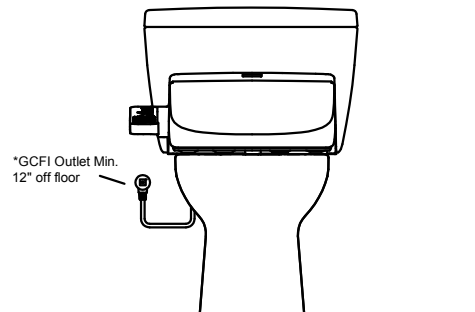

MODELS

- SW2034 - Elongated front
- SW2033 - Round front

COLORS/FINISHES

- Standard
- #01 Cotton
- #12 Sedona Beige

PRODUCT SPECIFICATION

Seat shall be model # SW2033 or SW2034_____

Seat shall have gentle aerated, warm water, dual action spray with cycling movement and massage feature. Seat shall have adjustable water temperature and volume. Seat shall have warm air drying with five variable temperature settings. Seat shall have automatic air deodorizer. Seat shall be solid plastic with closed front seat and cover. Seat shall include power cord, and water supply hoses. Supplies bowl with a Premist™ before each use.

SW2033 & SW2034

WASHLET® C100

SPECIFICATIONS

- **Power Rating:** AC 120V-60Hz, 406W
- **Power Cord:** Maximum length: 3.94 ft/120 cm, 3 prong grounded plug
- **Water Feature:** Adjustable Water Flow Rate:
Front washing - 9.8 -14.5 oz/min
Rear washing - 9.1 - 14.5 oz/min
Soft Rear - from 9.1 - 14.5 oz/min
- **Washing Spray Temp:** Minimum: 95°F/35°C
Maximum: 104°F/40°C
- **Safety Device:** Thermal fuse.
- **Drying Feature:** Air temperature:
High: about 140°F/60°C
Low: about 86°F/30°C
- **Dryer Air Capacity:** 9.53ft³/min
- **Seat Warming Feature:** Surface Temperature:
Minimum: 82°F/28°C
Maximum: 97°F/36°C
- **Safety Device:** Thermal fuse
- **Water Supply Pressure:** Minimum: 7.25 psi
Maximum: 108.75 psi
- **Ambient Temperature:** Range:
32°F/0°C to 104°F/40°C
- **Warranty:** One Year Limited Warranty
- **Shipping dimensions:** C100 Elongated – 23 1/2" x 20 1/2" x 9"
C100 Round – 21 1/2" x 20 1/2" x 9"
- **Shipping weight:** C100 Elongated – 16lbs
C100 Round – 16lbs

*The 3-prong cord on the Washlet is on the right side and is 4' long.

TOTO®

These dimensions and specifications are subject to change without notice